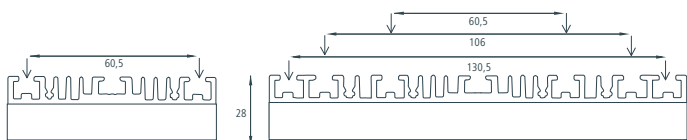

PROFILELIGHT LED

Task area lamp up to 6 m in length

PLEASE READ INSTALLATION INSTRUCTIONS
CAREFULLY BEFORE COMMISSIONING!

Installation instruction

TECHNICAL DATA (these are typical values which can deviate in series production)

Type designation:	L x W x H:	Operating voltage:	Power:	Illuminated area:	Temperature range:	Weight:	Light colour:
PROFILELIGHT LED 40W	850 x 74 x 28 mm*	24 VDC	40 W	800 x 62 mm/120°	-20°C to +45°C	2.00 kg	Bright daylight white
PROFILELIGHT LED 60W	1250 x 74 x 28 mm*	24 VDC	60 W	1200 x 62 mm/120°	-20°C to +45°C	2.90 kg	Bright daylight white
PROFILELIGHT LED 75W	1550 x 74 x 28 mm*	24 VDC	75 W	1500 x 62 mm/120°	-20°C to +45°C	3.60 kg	Bright daylight white
PROFILELIGHT LED 33W	400 x 144 x 28 mm*	24 VDC	33 W	350 x 132 mm/120°	-20°C to +45°C	1.80 kg	Bright daylight white
PROFILELIGHT LED 66W	750 x 144 x 28 mm*	24 VDC	66 W	700 x 132 mm/120°	-20°C to +45°C	3.40 kg	Bright daylight white
PROFILELIGHT LED 99W	1100 x 144 x 28 mm*	24 VDC	99 W	1050 x 132 mm/120°	-20°C to +45°C	5.00 kg	Bright daylight white

*excl. cable gland, customised length on request

FIXING CENTRES

Mounting of the lamp through slot nuts (W x H: 9 x 4 mm M5)

PROFILELIGHT LED DIMENSIONS

LAMP HOLDER DIMENSIONS

Lamp holder complete with 2 slot nuts

Item no. 10301

Item no. 10302

Item no. 10303

M5 slot nut enlarged:

CABLE CONNECTION

Flexible connection cable:
2 x 1.0 mm² (AWG 16),
L = ca. 2300 mm, Ø = 5.7 +/- 0.4 mm

Direct connection to the mains voltage damages the light!