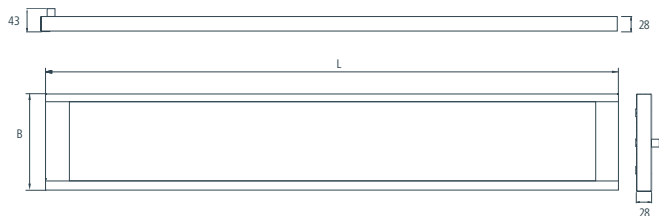

PROFILELIGHT LED 75W Item No. 10297

PROFILELIGHT LED 33W Item No. 10298

PROFILELIGHT LED 66W Item No. 10299

PROFILELIGHT LED 99W Item No. 10300

TECHNICAL DATA (these are typical values which can deviate in series production)

Type designation:	L x W x H:	Operating voltage:	Power:	Illuminated area:	Temperature range:	Weight:	Light colour:
PROFILELIGHT LED 40W	850 x 74 x 28 mm*	24 VDC	40 W	800 x 62 mm/120°	-20°C to +45°C	2.00 kg	Bright daylight white
PROFILELIGHT LED 60W	1250 x 74 x 28 mm*	24 VDC	60 W	1200 x 62 mm/120°	-20°C to +45°C	2.90 kg	Bright daylight white
PROFILELIGHT LED 75W	1550 x 74 x 28 mm*	24 VDC	75 W	1500 x 62 mm/120°	-20°C to +45°C	3.60 kg	Bright daylight white
PROFILELIGHT LED 33W	400 x 144 x 28 mm*	24 VDC	33 W	350 x 132 mm/120°	-20°C to +45°C	1.80 kg	Bright daylight white
PROFILELIGHT LED 66W	750 x 144 x 28 mm*	24 VDC	66 W	700 x 132 mm/120°	-20°C to +45°C	3.40 kg	Bright daylight white
PROFILELIGHT LED 99W	1100 x 144 x 28 mm*	24 VDC	99 W	1050 x 132 mm/120°	-20°C to +45°C	5.00 kg	Bright daylight white

*excl. cable gland, customised length on request

FIXING CENTRES

Mounting of the lamp through slot nuts (W x H: 9 x 4 mm M5)

PROFILELIGHT LED DIMENSIONS

LAMP HOLDER DIMENSIONS

Lamp holder complete with 2 slot nuts

Item no. 10301

Item no. 10302

Item no. 10303

M5 slot nut enlarged:

CABLE CONNECTION

Flexible connection cable:
2 x 1.0 mm² (AWG 16),
L = ca. 2300 mm, Ø = 5.7 +/- 0.4 mm

Direct connection to the mains voltage damages the light!