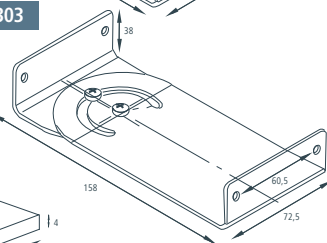

Type designation:	L x W x H:	Operating voltage:	Power:	Illuminated area:	Temperature range:	Weight:	Light colour:
PROFILELIGHT LED 40W	850 x 74 x 28 mm*	24 VDC	40 W	800 x 62 mm/120°	-20°C to +45°C	2.00 kg	Bright daylight white
PROFILELIGHT LED 60W	1250 x 74 x 28 mm*	24 VDC	60 W	1200 x 62 mm/120°	-20°C to +45°C	2.90 kg	Bright daylight white
PROFILELIGHT LED 75W	1550 x 74 x 28 mm*	24 VDC	75 W	1500 x 62 mm/120°	-20°C to +45°C	3.60 kg	Bright daylight white
PROFILELIGHT LED 33W	400 x 144 x 28 mm*	24 VDC	33 W	350 x 132 mm/120°	-20°C to +45°C	1.80 kg	Bright daylight white
PROFILELIGHT LED 66W	750 x 144 x 28 mm*	24 VDC	66 W	700 x 132 mm/120°	-20°C to +45°C	3.40 kg	Bright daylight white
PROFILELIGHT LED 99W	1100 x 144 x 28 mm*	24 VDC	99 W	1050 x 132 mm/120°	-20°C to +45°C	5.00 kg	Bright daylight white

*excl. cable gland, customised length on request

FIXING CENTRES

Mounting of the lamp through slot nuts (W x H: 9 x 4 mm M5)

PROFILELIGHT LED DIMENSIONS

LAMP HOLDER DIMENSIONS

Lamp holder complete with 2 slot nuts

Item no. 10301

Item no. 10302

Item no. 10303

M5 slot nut enlarged:

CABLE CONNECTION

Flexible connection cable:
2 x 1.0 mm² (AWG 16),
L = ca. 2300 mm, Ø = 5.7 +/- 0.4 mm

Direct connection to the mains voltage damages the light!