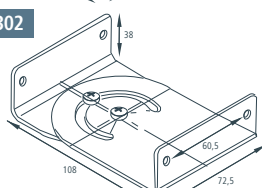

Type designation:	L x W x H:	Operating voltage:	Power:	Illuminated area:	Temperature range:	Weight:	Light colour:
PROFILELIGHT LED 40W	850 x 74 x 28 mm*	24 VDC	40 W	800 x 62 mm/120°	-20°C to +45°C	2.00 kg	Bright daylight white
PROFILELIGHT LED 60W	1250 x 74 x 28 mm*	24 VDC	60 W	1200 x 62 mm/120°	-20°C to +45°C	2.90 kg	Bright daylight white
PROFILELIGHT LED 75W	1550 x 74 x 28 mm*	24 VDC	75 W	1500 x 62 mm/120°	-20°C to +45°C	3.60 kg	Bright daylight white
PROFILELIGHT LED 33W	400 x 144 x 28 mm*	24 VDC	33 W	350 x 132 mm/120°	-20°C to +45°C	1.80 kg	Bright daylight white
PROFILELIGHT LED 66W	750 x 144 x 28 mm*	24 VDC	66 W	700 x 132 mm/120°	-20°C to +45°C	3.40 kg	Bright daylight white
PROFILELIGHT LED 99W	1100 x 144 x 28 mm*	24 VDC	99 W	1050 x 132 mm/120°	-20°C to +45°C	5.00 kg	Bright daylight white

*excl. cable gland, customised length on request

FIXING CENTRES

Mounting of the lamp through slot nuts (W x H: 9 x 4 mm M5)

PROFILELIGHT LED DIMENSIONS

LAMP HOLDER DIMENSIONS

Lamp holder complete with 2 slot nuts

Item no. 10301

Item no. 10302

Item no. 10303

M5 slot nut enlarged:

CABLE CONNECTION

Flexible connection cable:
2 x 1.0 mm² (AWG 16),
L = ca. 2300 mm, Ø = 5.7 +/- 0.4 mm

Direct connection to the mains voltage damages the light!