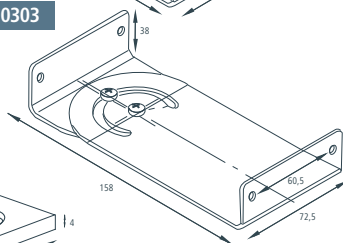

Type designation:	L x W x H:	Operating voltage:	Power:	Illuminated area:	Temperature range:	Weight:	Light colour:
PROFILELIGHT LED 40W	850 x 74 x 28 mm*	24 VDC	40 W	800 x 62 mm/120°	-20°C to +45°C	2.00 kg	Bright daylight white
PROFILELIGHT LED 60W	1250 x 74 x 28 mm*	24 VDC	60 W	1200 x 62 mm/120°	-20°C to +45°C	2.90 kg	Bright daylight white
PROFILELIGHT LED 75W	1550 x 74 x 28 mm*	24 VDC	75 W	1500 x 62 mm/120°	-20°C to +45°C	3.60 kg	Bright daylight white
PROFILELIGHT LED 33W	400 x 144 x 28 mm*	24 VDC	33 W	350 x 132 mm/120°	-20°C to +45°C	1.80 kg	Bright daylight white
PROFILELIGHT LED 66W	750 x 144 x 28 mm*	24 VDC	66 W	700 x 132 mm/120°	-20°C to +45°C	3.40 kg	Bright daylight white
PROFILELIGHT LED 99W	1100 x 144 x 28 mm*	24 VDC	99 W	1050 x 132 mm/120°	-20°C to +45°C	5.00 kg	Bright daylight white

*excl. cable gland, customised length on request

FIXING CENTRES

Mounting of the lamp through slot nuts (W x H: 9 x 4 mm M5)

PROFILELIGHT LED DIMENSIONS

LAMP HOLDER DIMENSIONS

Lamp holder complete with 2 slot nuts

Item no. 10301

Item no. 10302

Item no. 10303

M5 slot nut enlarged:

CABLE CONNECTION

Flexible connection cable:
2 x 1.0 mm² (AWG 16),
L = ca. 2300 mm, Ø = 5.7 +/- 0.4 mm

Direct connection to the mains voltage damages the light!