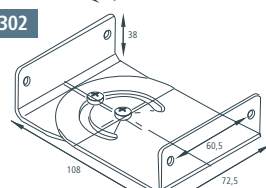

Type designation:	L x W x H:	Operating voltage:	Power:	Illuminated area:	Temperature range:	Weight:	Light colour:
PROFILELIGHT LED 40W	850 x 74 x 28 mm*	24 VDC	40 W	800 x 62 mm/120°	-20°C to +45°C	2.00 kg	Bright daylight white
PROFILELIGHT LED 60W	1250 x 74 x 28 mm*	24 VDC	60 W	1200 x 62 mm/120°	-20°C to +45°C	2.90 kg	Bright daylight white
PROFILELIGHT LED 75W	1550 x 74 x 28 mm*	24 VDC	75 W	1500 x 62 mm/120°	-20°C to +45°C	3.60 kg	Bright daylight white
PROFILELIGHT LED 33W	400 x 144 x 28 mm*	24 VDC	33 W	350 x 132 mm/120°	-20°C to +45°C	1.80 kg	Bright daylight white
PROFILELIGHT LED 66W	750 x 144 x 28 mm*	24 VDC	66 W	700 x 132 mm/120°	-20°C to +45°C	3.40 kg	Bright daylight white
PROFILELIGHT LED 99W	1100 x 144 x 28 mm*	24 VDC	99 W	1050 x 132 mm/120°	-20°C to +45°C	5.00 kg	Bright daylight white

*excl. cable gland, customised length on request

FIXING CENTRES

Mounting of the lamp through slot nuts (W x H: 9 x 4 mm M5)

PROFILELIGHT LED DIMENSIONS

LAMP HOLDER DIMENSIONS

Lamp holder complete with 2 slot nuts

Item no. 10301

Item no. 10302

Item no. 10303

M5 slot nut enlarged:

CABLE CONNECTION

Flexible connection cable:
2 x 1.0 mm² (AWG 16),
L = ca. 2300 mm, Ø = 5.7 +/- 0.4 mm

Direct connection to the mains voltage damages the light!