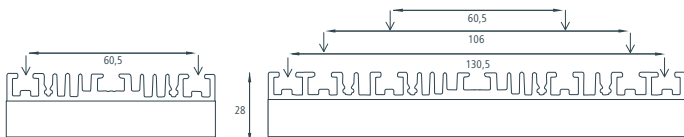

FIXING CENTRES

Mounting of the lamp through slot nuts (W x H: 9 x 4 mm M5)