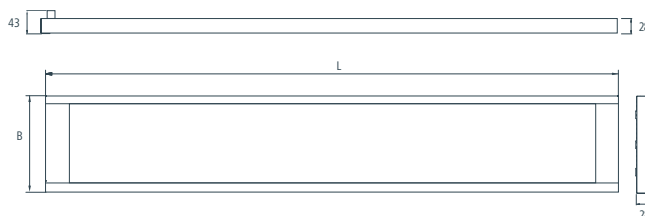

PROFILELIGHT LED

Task area lamp up to 6 m in length

PLEASE READ INSTALLATION INSTRUCTIONS
CAREFULLY BEFORE COMMISSIONING!

Installation instruction

TECHNICAL DATA (these are typical values which can deviate in series production)

Type designation:	L x W x H:	Operating voltage:	Power:	Illuminated area:	Temperature range:	Weight:	Light colour:
PROFILELIGHT LED 40W	850 x 74 x 28 mm*	24 VDC	40 W	800 x 62 mm/120°	-20°C to +45°C	2.00 kg	Bright daylight white
PROFILELIGHT LED 60W	1250 x 74 x 28 mm*	24 VDC	60 W	1200 x 62 mm/120°	-20°C to +45°C	2.90 kg	Bright daylight white
PROFILELIGHT LED 75W	1550 x 74 x 28 mm*	24 VDC	75 W	1500 x 62 mm/120°	-20°C to +45°C	3.60 kg	Bright daylight white
PROFILELIGHT LED 33W	400 x 144 x 28 mm*	24 VDC	33 W	350 x 132 mm/120°	-20°C to +45°C	1.80 kg	Bright daylight white
PROFILELIGHT LED 66W	750 x 144 x 28 mm*	24 VDC	66 W	700 x 132 mm/120°	-20°C to +45°C	3.40 kg	Bright daylight white
PROFILELIGHT LED 99W	1100 x 144 x 28 mm*	24 VDC	99 W	1050 x 132 mm/120°	-20°C to +45°C	5.00 kg	Bright daylight white

*excl. cable gland, customised length on request

FIXING CENTRES

Mounting of the lamp through slot nuts (W x H: 9 x 4 mm M5)

PROFILELIGHT LED DIMENSIONS

LAMP HOLDER DIMENSIONS

Lamp holder complete with 2 slot nuts

Item no. 10301

Item no. 10302

Item no. 10303

M5 slot nut enlarged:

CABLE CONNECTION

Flexible connection cable:
2 x 1.0 mm² (AWG 16),
L = ca. 2300 mm, Ø = 5.7 +/- 0.4 mm

Direct connection to the mains voltage damages the light!