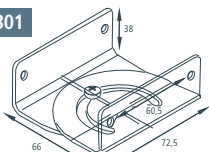

Type designation:	L x W x H:	Operating voltage:	Power:	Illuminated area:	Temperature range:	Weight:	Light colour:
PROFILELIGHT LED 40W	850 x 74 x 28 mm*	24 VDC	40 W	800 x 62 mm/120°	-20°C to +45°C	2.00 kg	Bright daylight white
PROFILELIGHT LED 60W	1250 x 74 x 28 mm*	24 VDC	60 W	1200 x 62 mm/120°	-20°C to +45°C	2.90 kg	Bright daylight white
PROFILELIGHT LED 75W	1550 x 74 x 28 mm*	24 VDC	75 W	1500 x 62 mm/120°	-20°C to +45°C	3.60 kg	Bright daylight white
PROFILELIGHT LED 33W	400 x 144 x 28 mm*	24 VDC	33 W	350 x 132 mm/120°	-20°C to +45°C	1.80 kg	Bright daylight white
PROFILELIGHT LED 66W	750 x 144 x 28 mm*	24 VDC	66 W	700 x 132 mm/120°	-20°C to +45°C	3.40 kg	Bright daylight white
PROFILELIGHT LED 99W	1100 x 144 x 28 mm*	24 VDC	99 W	1050 x 132 mm/120°	-20°C to +45°C	5.00 kg	Bright daylight white

*excl. cable gland, customised length on request

FIXING CENTRES

Mounting of the lamp through slot nuts (W x H: 9 x 4 mm M5)

PROFILELIGHT LED DIMENSIONS

LAMP HOLDER DIMENSIONS

Lamp holder complete with 2 slot nuts

Item no. 10301

Item no. 10302

Item no. 10303

M5 slot nut enlarged:

CABLE CONNECTION

Flexible connection cable:
2 x 1.0 mm² (AWG 16),
L = ca. 2300 mm, Ø = 5.7 +/- 0.4 mm

Direct connection to the mains voltage damages the light!