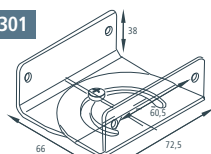

Type designation:	L x W x H:	Operating voltage:	Power:	Illuminated area:	Temperature range:	Weight:	Light colour:
PROFILELIGHT LED 40W	850 x 74 x 28 mm*	24 VDC	40 W	800 x 62 mm/120°	-20°C to +45°C	2.00 kg	Bright daylight white
PROFILELIGHT LED 60W	1250 x 74 x 28 mm*	24 VDC	60 W	1200 x 62 mm/120°	-20°C to +45°C	2.90 kg	Bright daylight white
PROFILELIGHT LED 75W	1550 x 74 x 28 mm*	24 VDC	75 W	1500 x 62 mm/120°	-20°C to +45°C	3.60 kg	Bright daylight white
PROFILELIGHT LED 33W	400 x 144 x 28 mm*	24 VDC	33 W	350 x 132 mm/120°	-20°C to +45°C	1.80 kg	Bright daylight white
PROFILELIGHT LED 66W	750 x 144 x 28 mm*	24 VDC	66 W	700 x 132 mm/120°	-20°C to +45°C	3.40 kg	Bright daylight white
PROFILELIGHT LED 99W	1100 x 144 x 28 mm*	24 VDC	99 W	1050 x 132 mm/120°	-20°C to +45°C	5.00 kg	Bright daylight white

*excl. cable gland, customised length on request

FIXING CENTRES

Mounting of the lamp through slot nuts (W x H: 9 x 4 mm M5)

PROFILELIGHT LED DIMENSIONS

LAMP HOLDER DIMENSIONS

Lamp holder complete with 2 slot nuts

Item no. 10301

Item no. 10302

Item no. 10303

M5 slot nut enlarged:

CABLE CONNECTION

Flexible connection cable:
2 x 1.0 mm² (AWG 16),
L = ca. 2300 mm, Ø = 5.7 +/- 0.4 mm

Direct connection to the mains voltage damages the light!